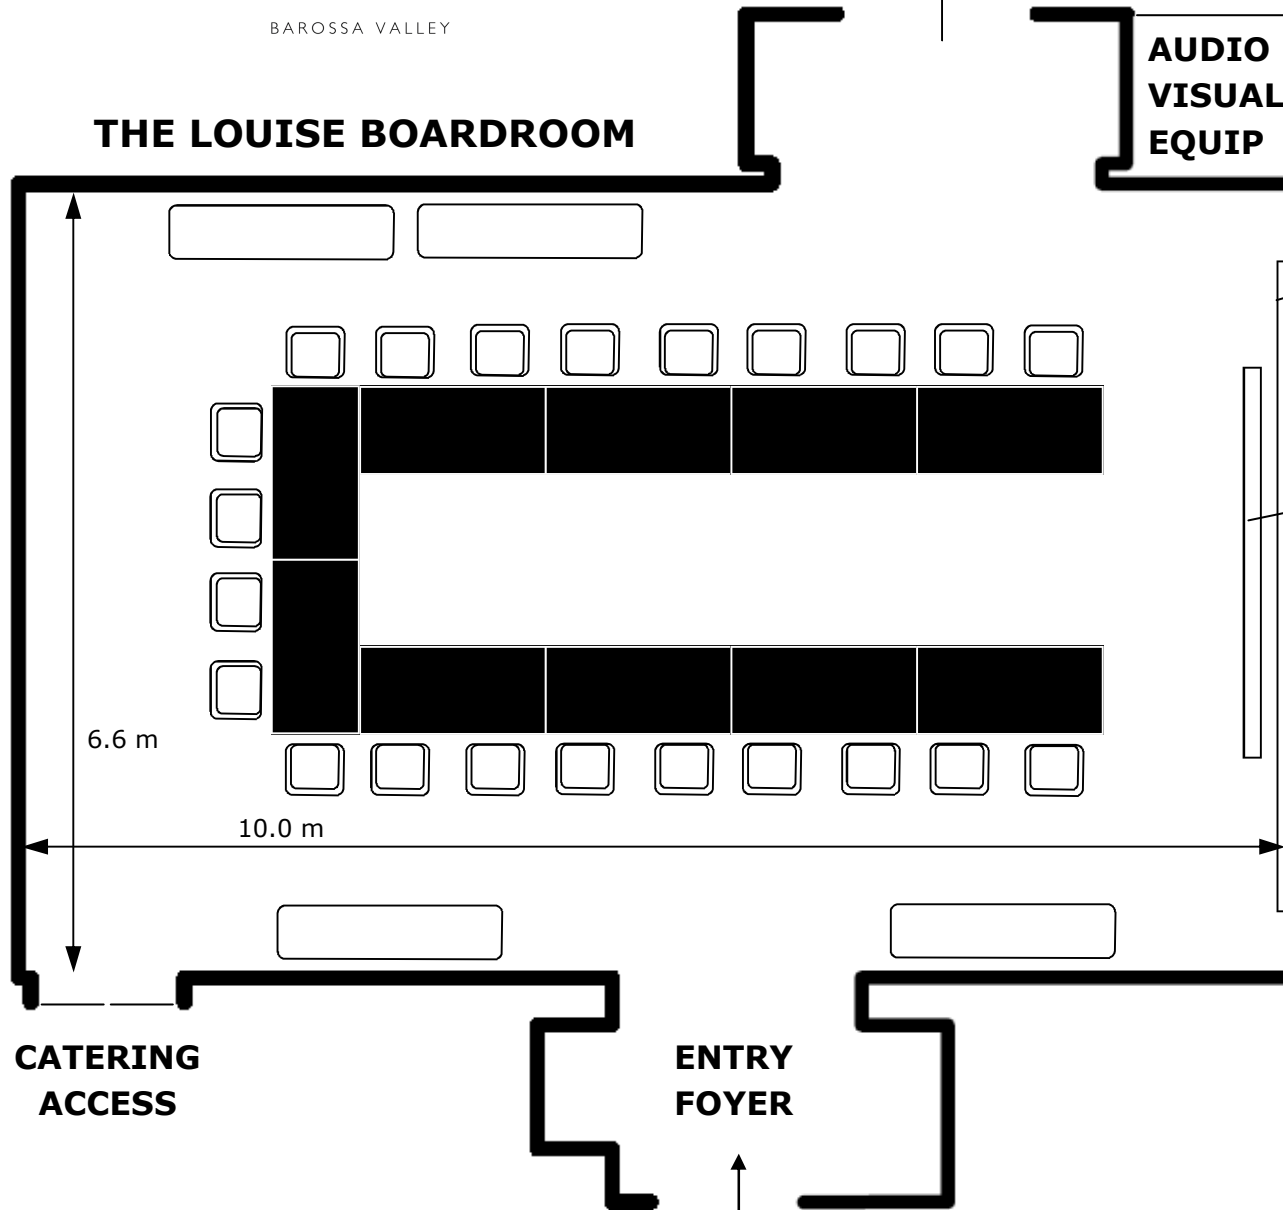

PRIVATE SHADED VINEYARD-VIEW
REAR TERRACE

U-SHAPE TABLE LAYOUT

UP TO 22 MAIN DELEGATES
UP TO 8 ASSOCIATES

IDEAL FOR GROUPS
OF 16 - 20

PRIVATE GATED PRE-FUNCTION
SHADED FORECOURT

RESOURCE LEGEND

**UPHOLSTERED
BENCH (SEATS 2)**

**LEATHER EXECUTIVE
SWIVEL CHAIR**

**MODULAR TABLE
(90cm X 180cm)**