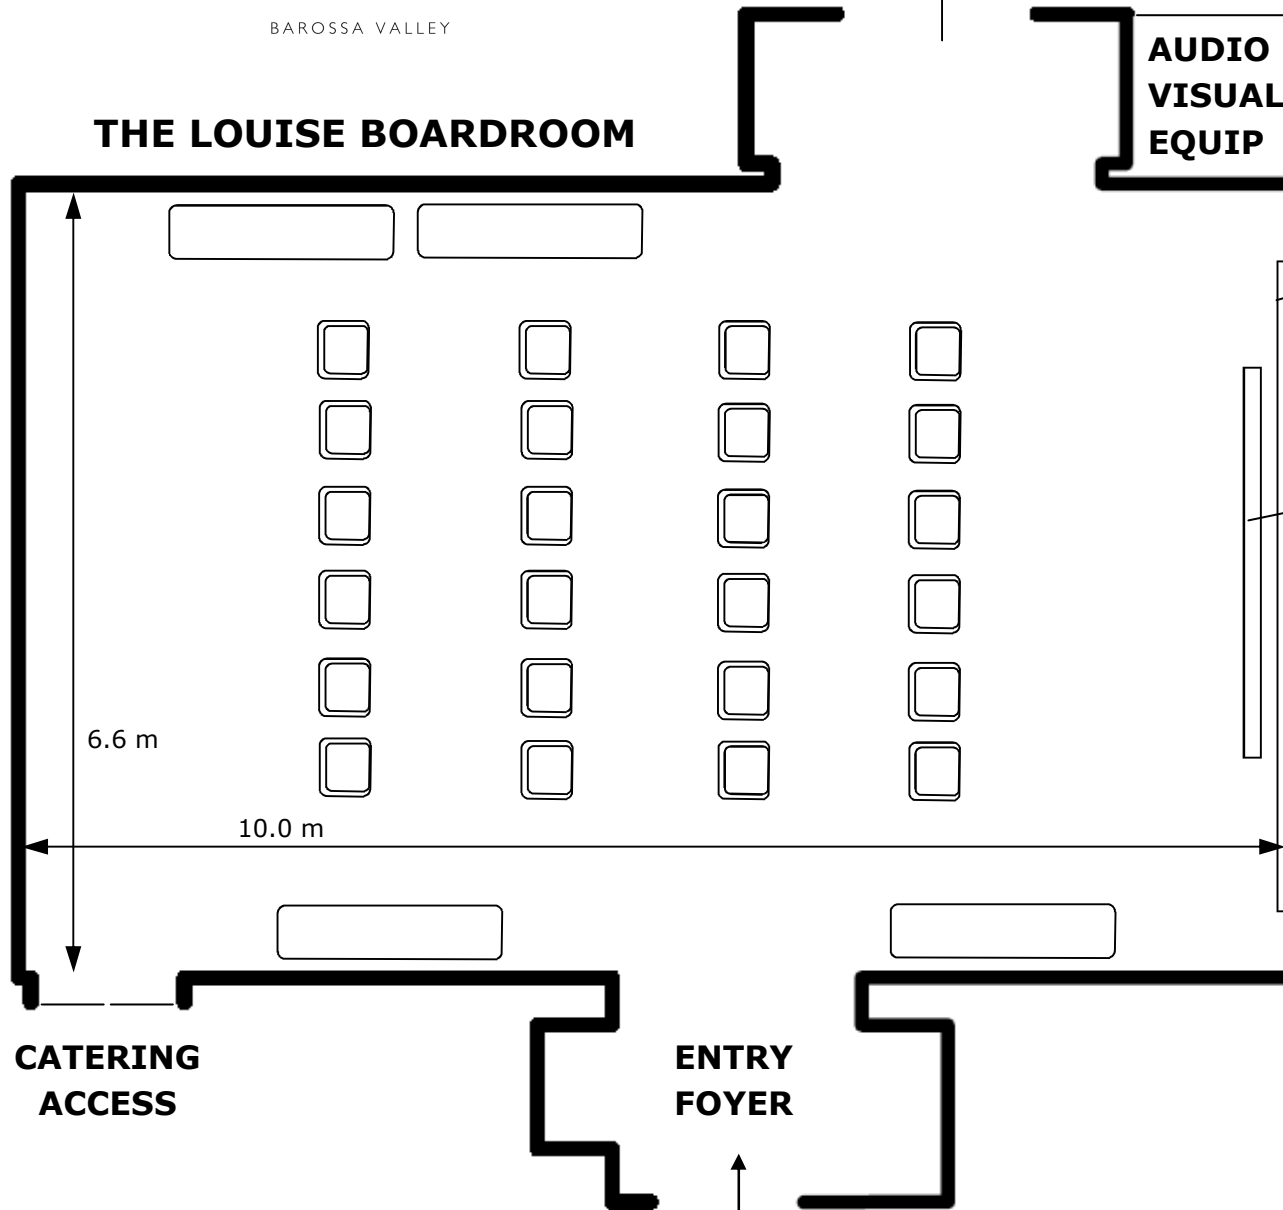

PRIVATE SHADED VINEYARD-VIEW
REAR TERRACE

THEATRE LAYOUT

UP TO 24 MAIN DELEGATES
UP TO 8 ASSOCIATES

IDEAL FOR GROUPS
OF 16-24

WALL-
WALL
WHITE
BOARD

DROP DOWN
PROJECTION
SCREEN

AUDIO
VISUAL
EQUIP

6.6 m

10.0 m

CATERING
ACCESS

ENTRY
FOYER

PRIVATE GATED PRE-FUNCTION
SHADED FORECOURT

RESOURCE LEGEND

UPHOLSTERED
BENCH (SEATS 2)

LEATHER EXECUTIVE
SWIVEL CHAIR

MODULAR TABLE
(90cm X 180cm)