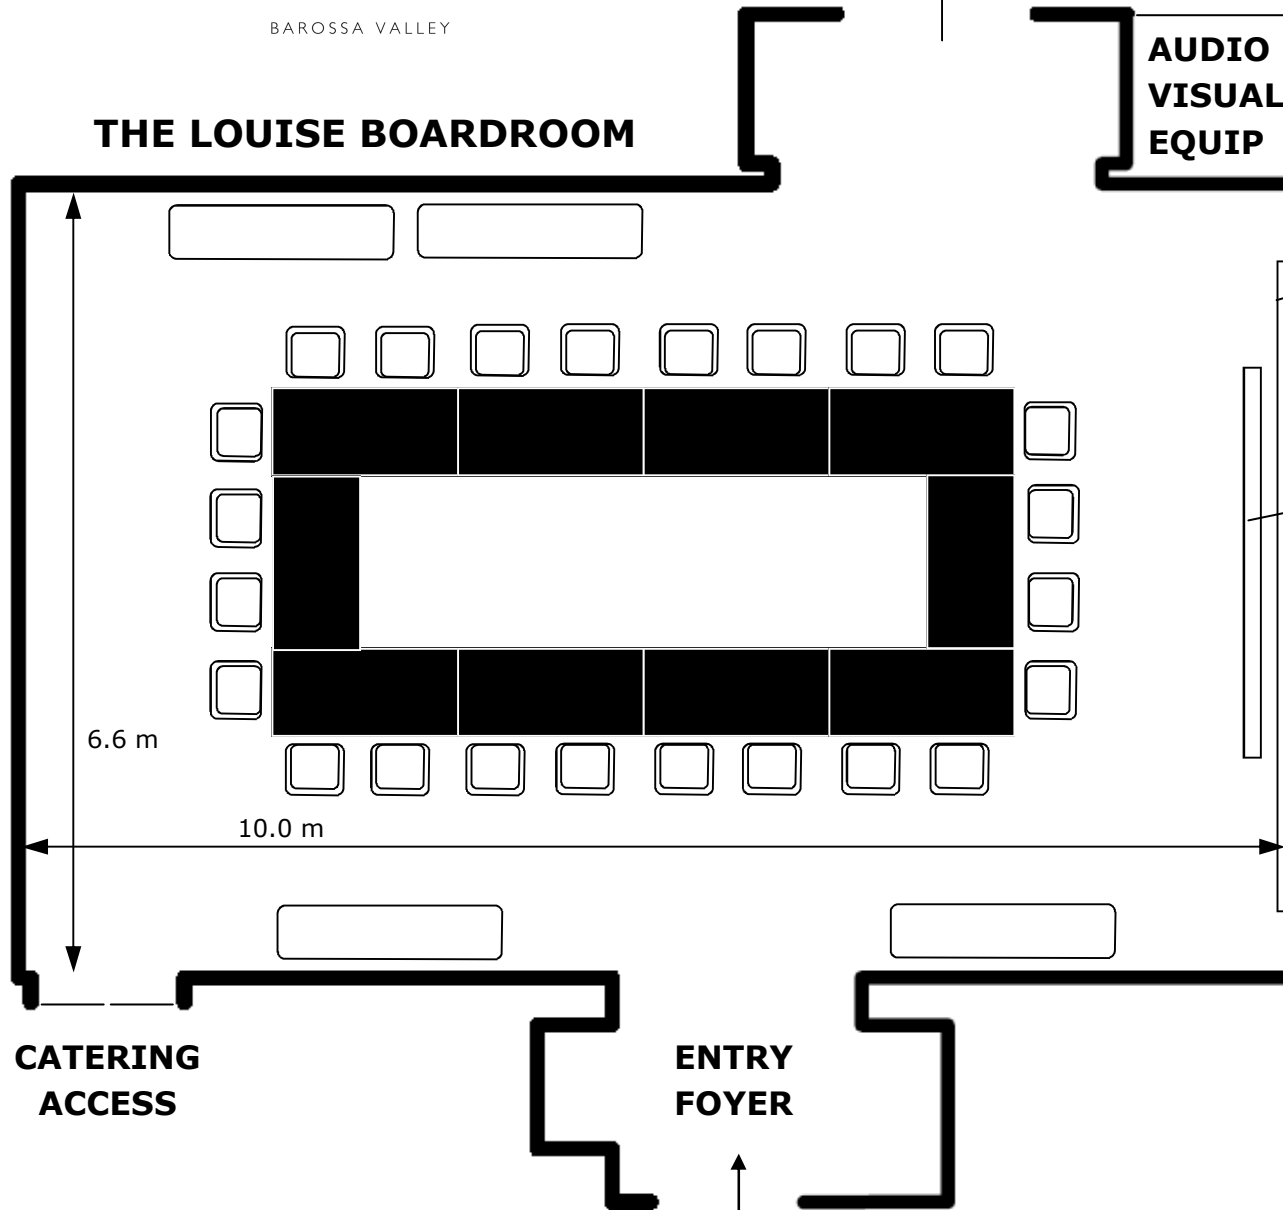

PRIVATE SHADED VINEYARD-VIEW  
REAR TERRACE

# RACETRACK TABLE LAYOUT

UP TO 24 MAIN DELEGATES  
UP TO 8 ASSOCIATES

IDEAL FOR GROUPS  
OF 16 - 24

WALL-  
WALL  
WHITE  
BOARD

DROP DOWN  
PROJECTION  
SCREEN

## RESOURCE LEGEND

UPHOLSTERED  
BENCH (SEATS 2)

LEATHER EXECUTIVE  
SWIVEL CHAIR

MODULAR TABLE  
(90cm X 180cm)

PRIVATE GATED PRE-FUNCTION  
SHADED FORECOURT