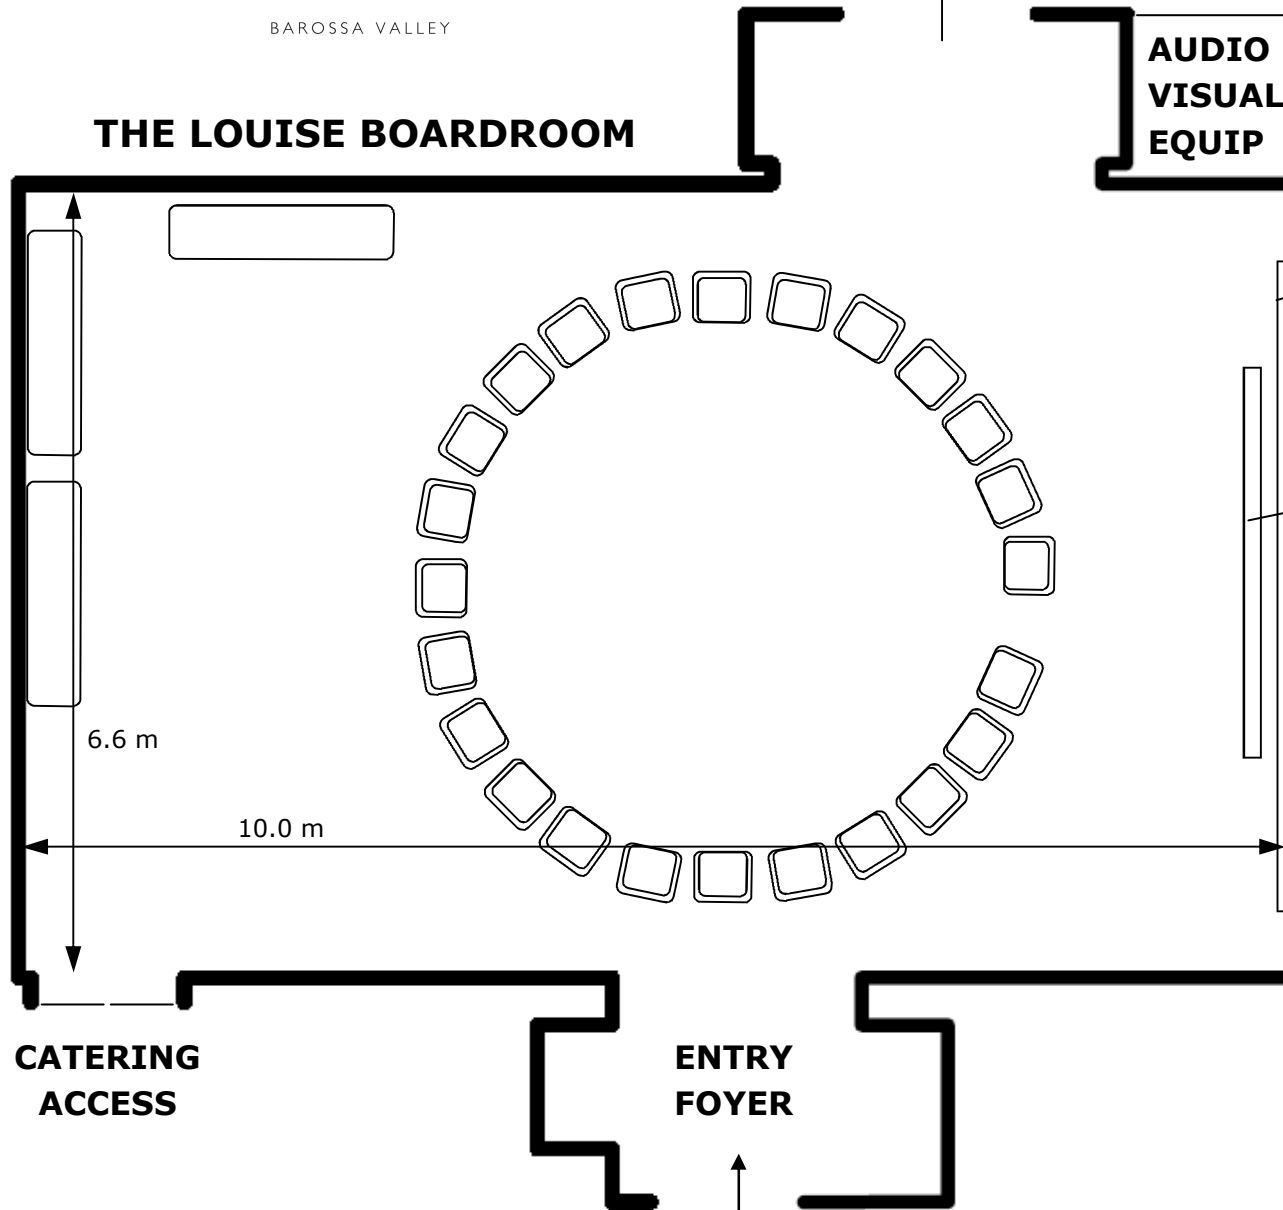

PRIVATE SHADED VINEYARD-VIEW
REAR TERRACE

FOCUS CIRCLE LAYOUT

UP TO 24 MAIN DELEGATES
UP TO 6 ASSOCIATES

IDEAL FOR GROUPS
OF 8-16

RESOURCE LEGEND

**UPHOLSTERED
BENCH (SEATS 2)**

**LEATHER EXECUTIVE
SWIVEL CHAIR**

**MODULAR TABLE
(90cm X 180cm)**

PRIVATE GATED PRE-FUNCTION
SHADED FORECOURT