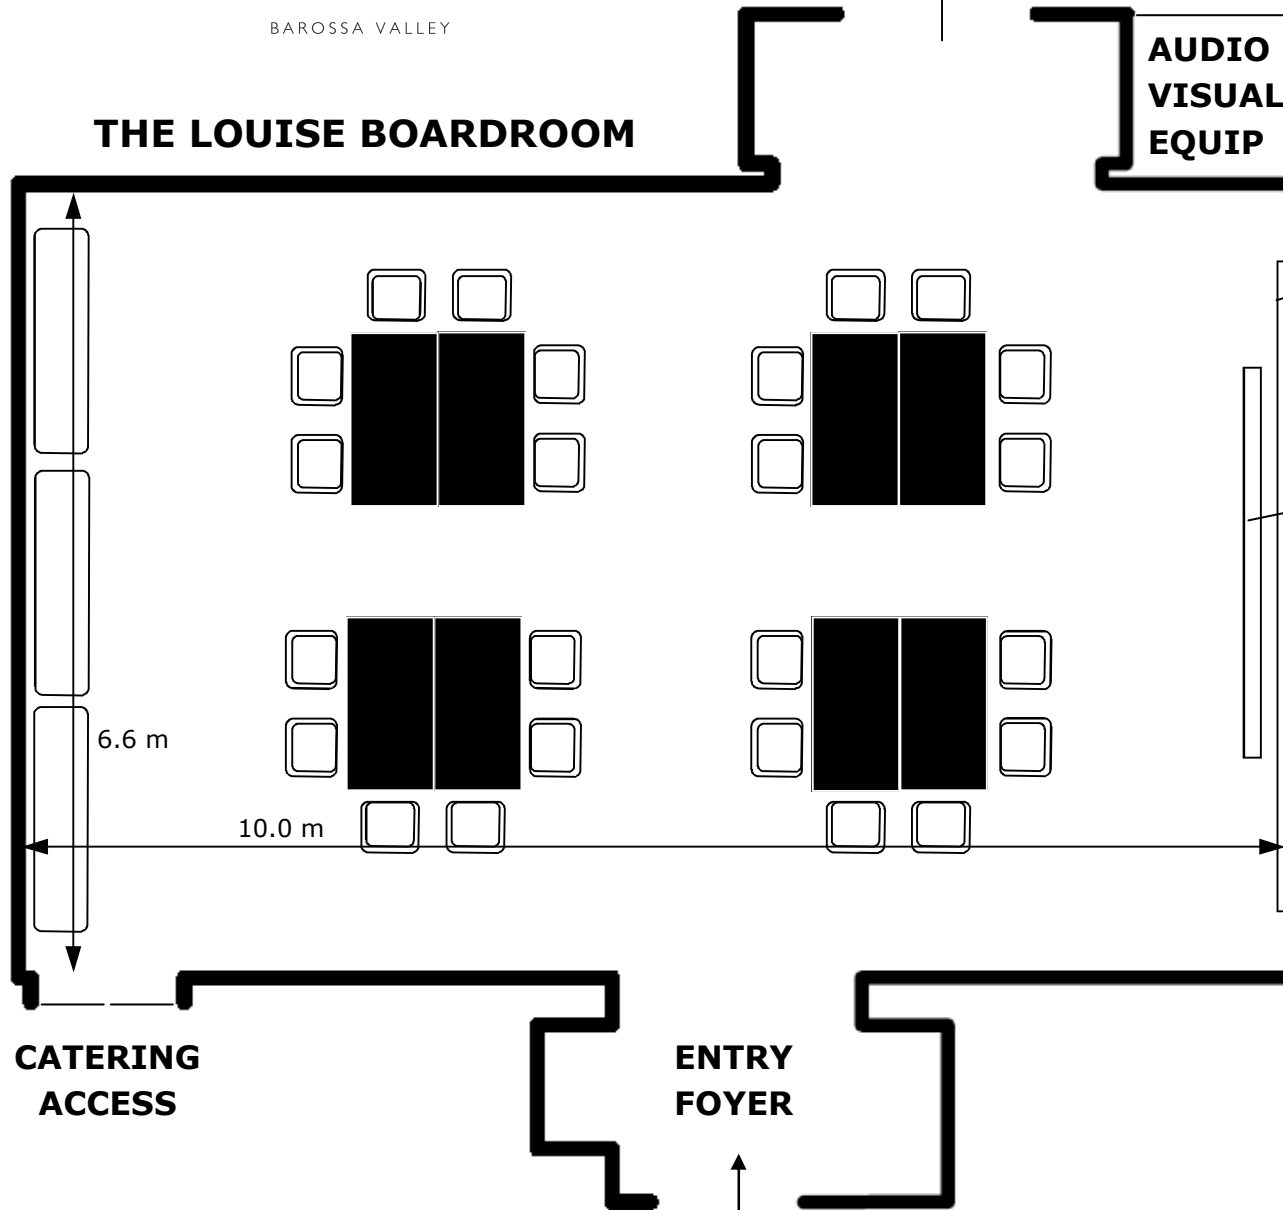

PRIVATE SHADED VINEYARD-VIEW
REAR TERRACE

CLUSTER TABLE LAYOUT

UP TO 24 MAIN DELEGATES
UP TO 6 ASSOCIATES

IDEAL FOR GROUPS
OF 16 - 24

WALL-
WALL
WHITE
BOARD

DROP DOWN
PROJECTION
SCREEN

RESOURCE LEGEND

UPHOLSTERED
BENCH (SEATS 2)

LEATHER EXECUTIVE
SWIVEL CHAIR

MODULAR TABLE
(90cm X 180cm)

CATERING
ACCESS

ENTRY
FOYER

PRIVATE GATED PRE-FUNCTION
SHADED FORECOURT

THE LOUISE BOARDROOM

AUDIO
VISUAL
EQUIP