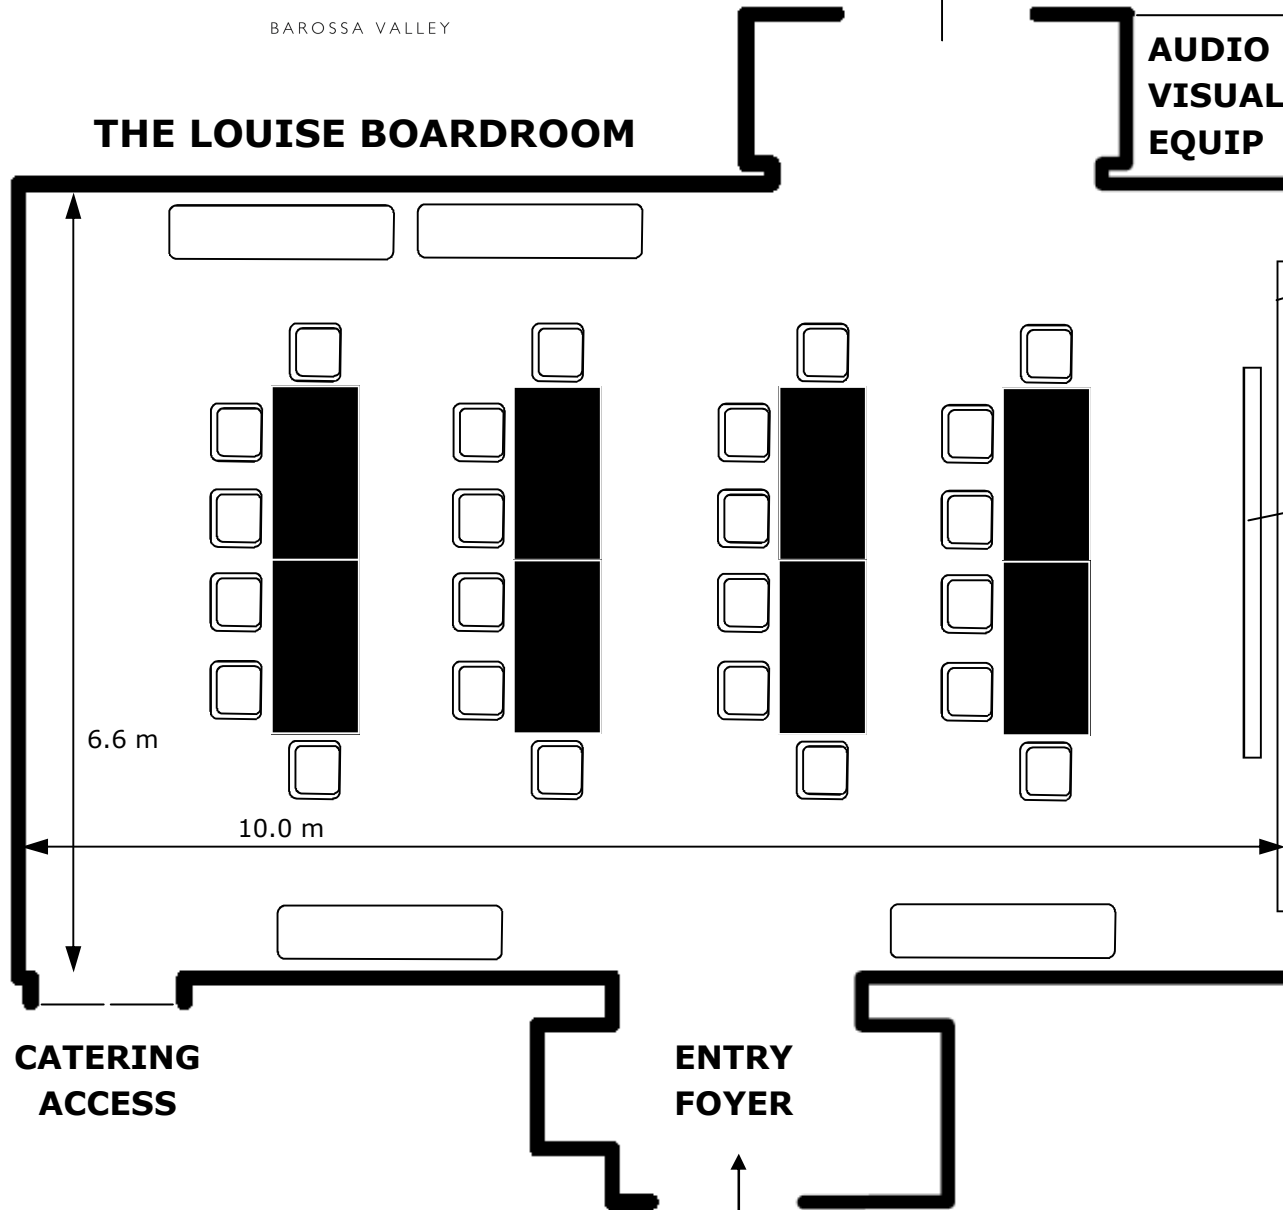

PRIVATE SHADED VINEYARD-VIEW
REAR TERRACE

CLASSROOM TABLE LAYOUT

UP TO 24 MAIN DELEGATES
UP TO 8 ASSOCIATES

IDEAL FOR GROUPS
OF 12-16

PRIVATE GATED PRE-FUNCTION
SHADED FORECOURT

RESOURCE LEGEND

UPHOLSTERED
BENCH (SEATS 2)

LEATHER EXECUTIVE
SWIVEL CHAIR

MODULAR TABLE
(90cm X 180cm)