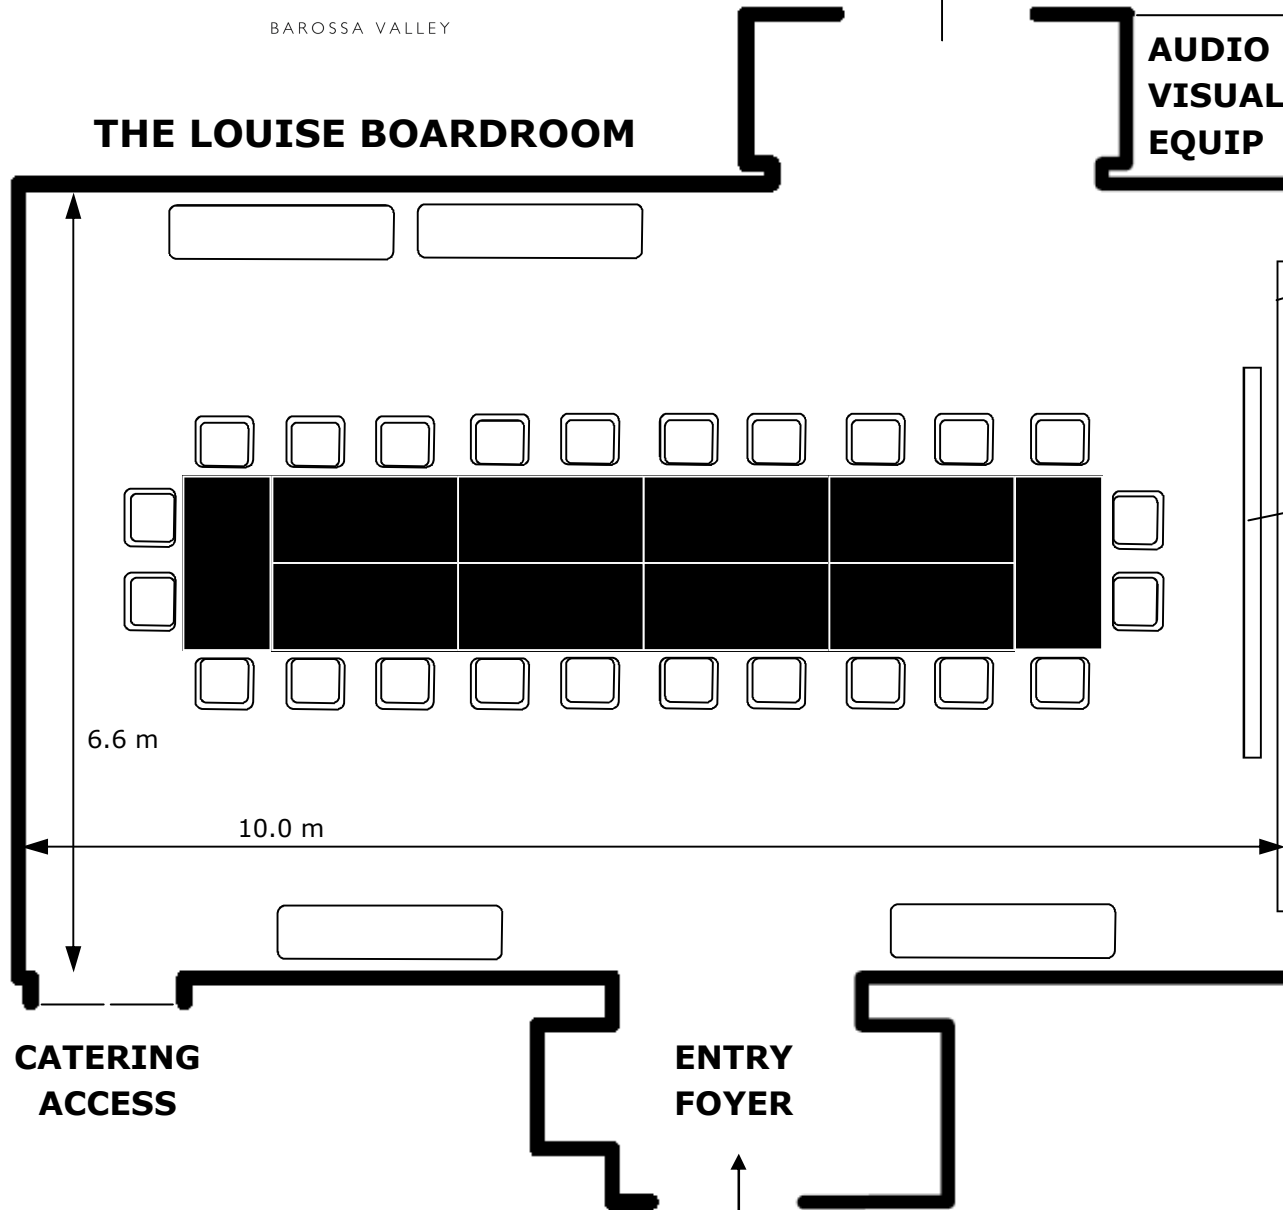

PRIVATE SHADED VINEYARD-VIEW  
REAR TERRACE

# BOARDROOM TABLE LAYOUT

UP TO 24 MAIN DELEGATES  
UP TO 8 ASSOCIATES

IDEAL FOR GROUPS  
OF 16 - 24

WALL-  
WALL  
WHITE  
BOARD

DROP DOWN  
PROJECTION  
SCREEN

## RESOURCE LEGEND

UPHOLSTERED  
BENCH (SEATS 2)

LEATHER EXECUTIVE  
SWIVEL CHAIR

MODULAR TABLE  
(90cm X 180cm)

CATERING  
ACCESS

ENTRY  
FOYER

PRIVATE GATED PRE-FUNCTION  
SHADED FORECOURT

THE LOUISE BOARDROOM

AUDIO  
VISUAL  
EQUIP

6.6 m

10.0 m