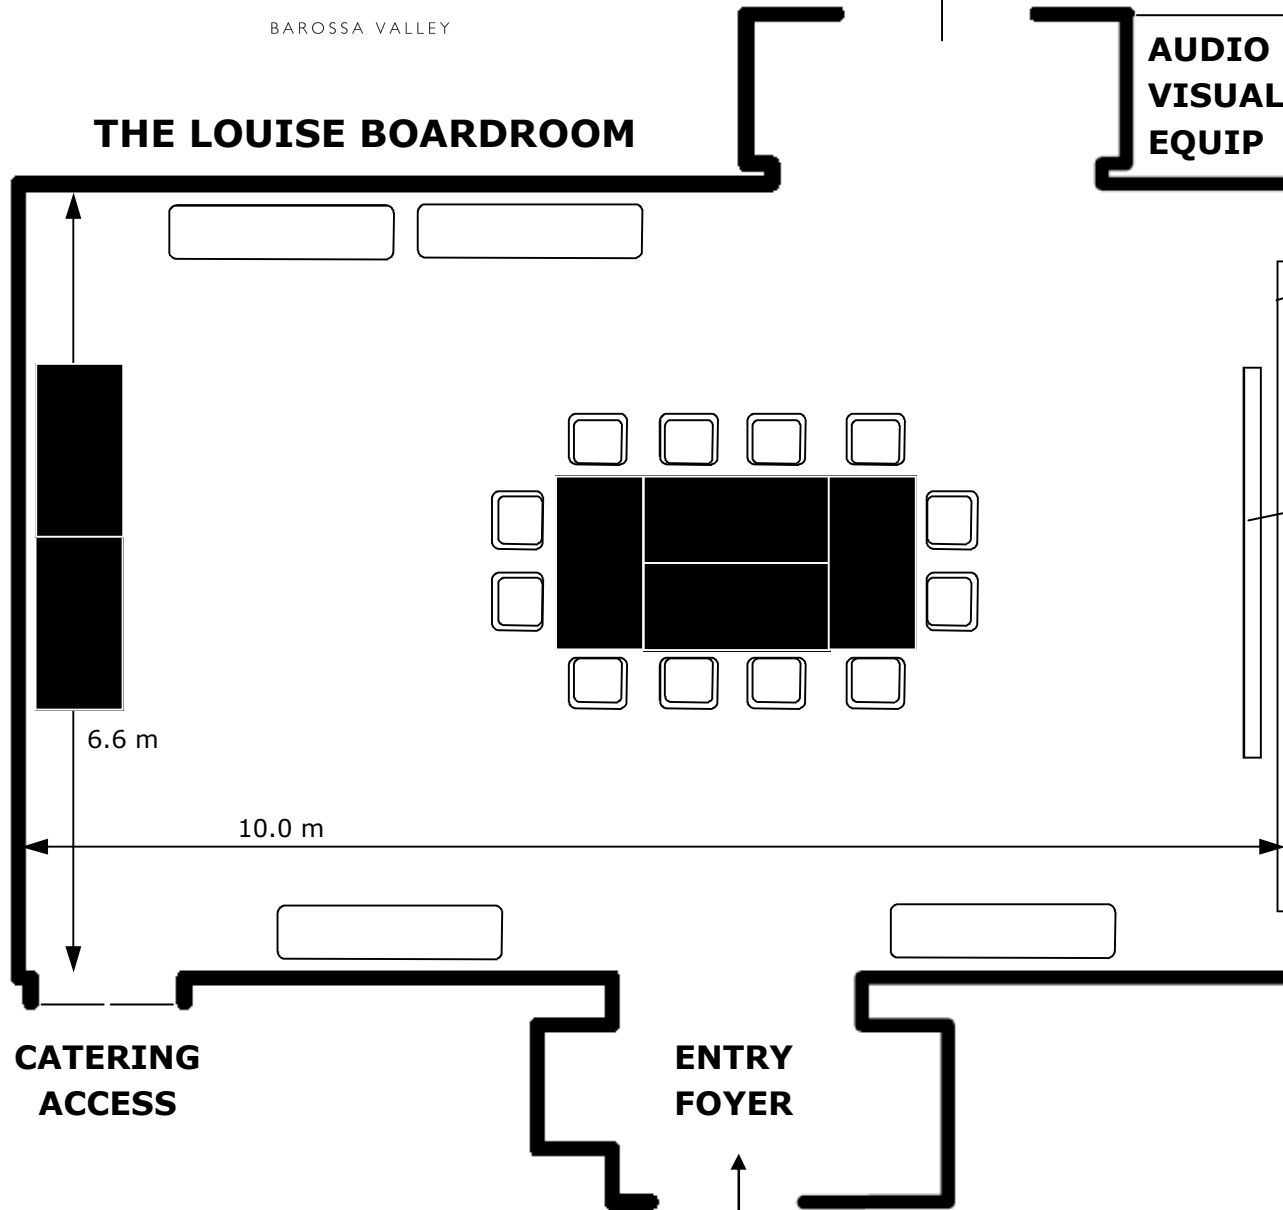

PRIVATE SHADED VINEYARD-VIEW
REAR TERRACE

BOARDROOM TABLE LAYOUT (SMALL GROUP)

UP TO 12 MAIN DELEGATES
UP TO 8 ASSOCIATES

IDEAL FOR GROUPS
OF 6 - 12

WALL-
WALL
WHITE
BOARD

DROP DOWN
PROJECTION
SCREEN

RESOURCE LEGEND

UPHOLSTERED
BENCH (SEATS 2)

LEATHER EXECUTIVE
SWIVEL CHAIR

MODULAR TABLE
(90cm X 180cm)

PRIVATE GATED PRE-FUNCTION
SHADED FORECOURT